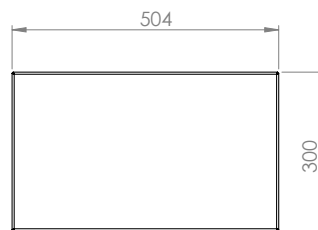

**WAE121P****STEEL FLAT SUBWOOFERS 100W**

front view

rear view

**Finishes**

WAE121PF		RAL 9016 - Matt white
WAE121PH		RAL 9005 - Matt black
WAE121PC		Lacquered in all RAL colours (on request)
WAE121PS		Satin stainless steel (on request)

**Loudspeaker 100W**

<b>Cabinet material</b>	Steel external cabinet, wooden internal structure
<b>Components</b>	Neodymium magnet, aluminum basket
<b>Power RMS / Max (W)</b>	100 / 200
<b>Frequency response (Hz)</b>	33 - 200
<b>Nom. impedance (Ω)</b>	4
<b>Subwoofer Ø (cm)</b>	20,0
<b>Dimensions HxWxD (cm)</b>	30,0 x 50,2 x 13,0
<b>Weight (Kg)</b>	13,00