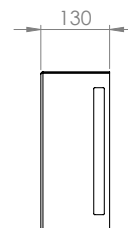

**WAE121P****STEEL FLAT SUBWOOFERS 100W**

front view

rear view

**Finishes**

WAE121PF		RAL 9016 - Matt white
WAE121PH		RAL 9005 - Matt black
WAE121PC		Lacquered in all RAL colours (on request)
WAE121PS		Satin stainless steel (on request)

**Loudspeaker 100W**

<b>Cabinet material</b>	Steel external cabinet, wooden internal structure
<b>Components</b>	Neodymium magnet, aluminum basket
<b>Power RMS / Max (W)</b>	100 / 200
<b>Frequency response (Hz)</b>	33 - 200
<b>Nom. impedance (Ω)</b>	4
<b>Subwoofer Ø (cm)</b>	20,0
<b>Dimensions HxWxD (cm)</b>	30,0 x 50,2 x 13,0
<b>Weight (Kg)</b>	13,00